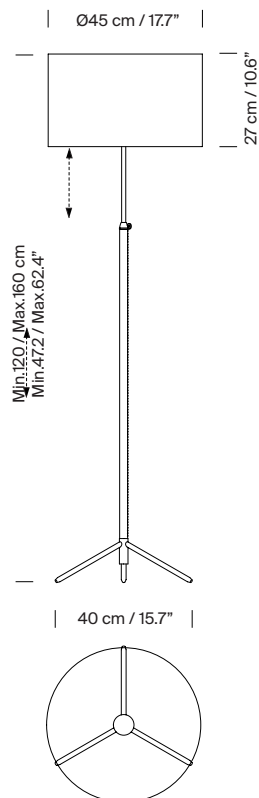

Pie de Salón

Jaume Sans. 1963
Floor lamps

SANTA & COLE

Regulations:

European version
UNE-EN 60598
UNE-EN 55015
UNE-EN 60529

American version
Dry location only
UL-153
E-352592

Maintenance:

Clean with a smooth cloth. Do not use ammonia, solvents or abrasive cleaning products.

Others:

The lamp is delivered in different packages.
The assembly instructions are delivered with the product.

Model G1:

Model G2:

Model G3: