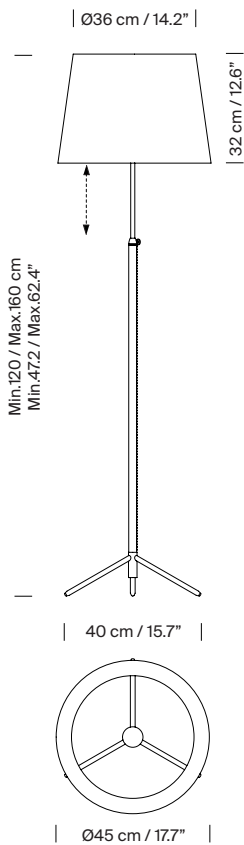

Pie de Salón

Jaume Sans. 1963
Floor lamps

SANTA & COLE

Regulations:

European version
UNE-EN 60598
UNE-EN 55015
UNE-EN 60529

American version
Dry location only
UL-153
E-352592

Maintenance:

Clean with a smooth cloth. Do not use ammonia, solvents or abrasive cleaning products.

Others:

The lamp is delivered in different packages.
The assembly instructions are delivered with the product.

Model G1: